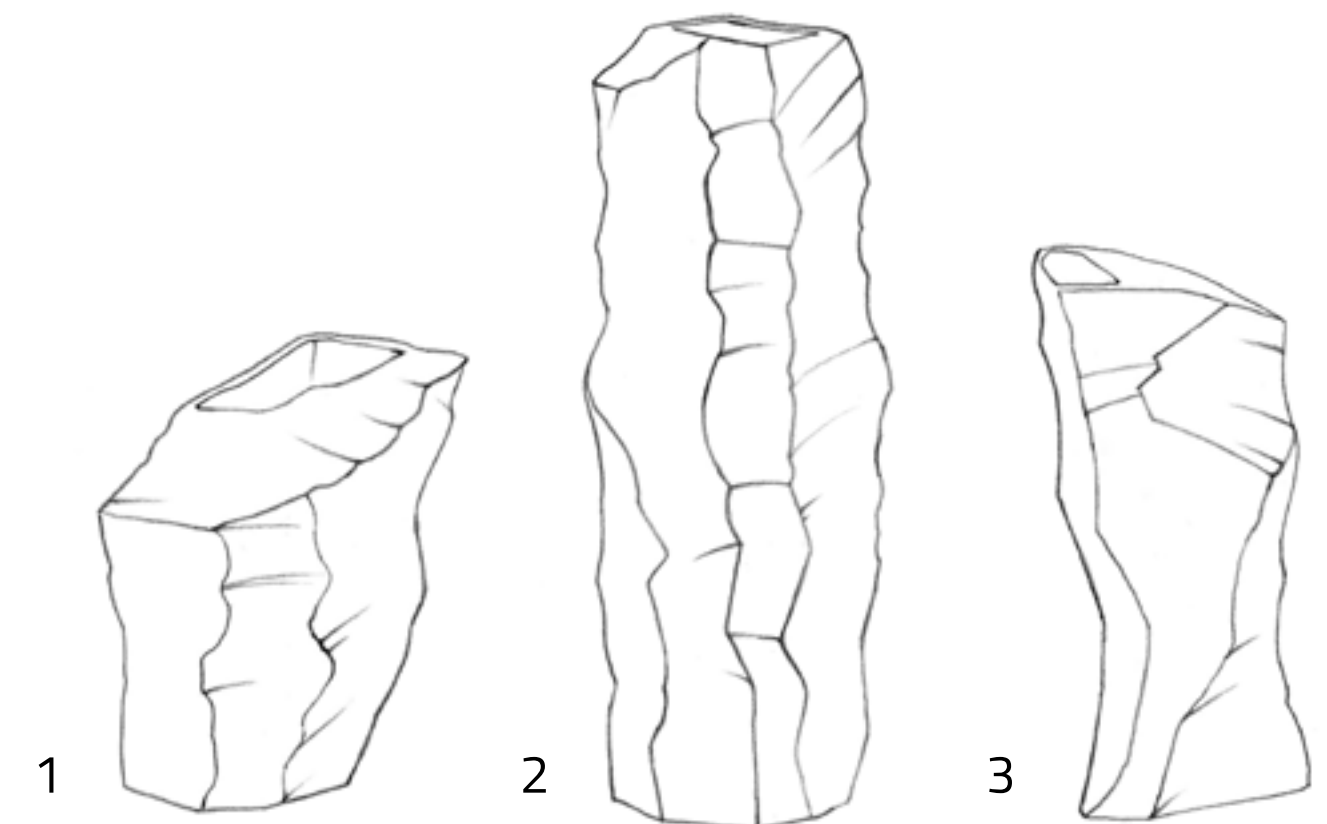

ARTIKA ICE

1 — 20 x 20 x 23h cm

2 — 20 x 20 x 50h cm

3 — 14 x 7 x 29h cm

ARTIKA ICE

ARTIKA SKY

ARTIKA SPARK

ARTIKA NIGHT

ARTIKA SUNSHINE