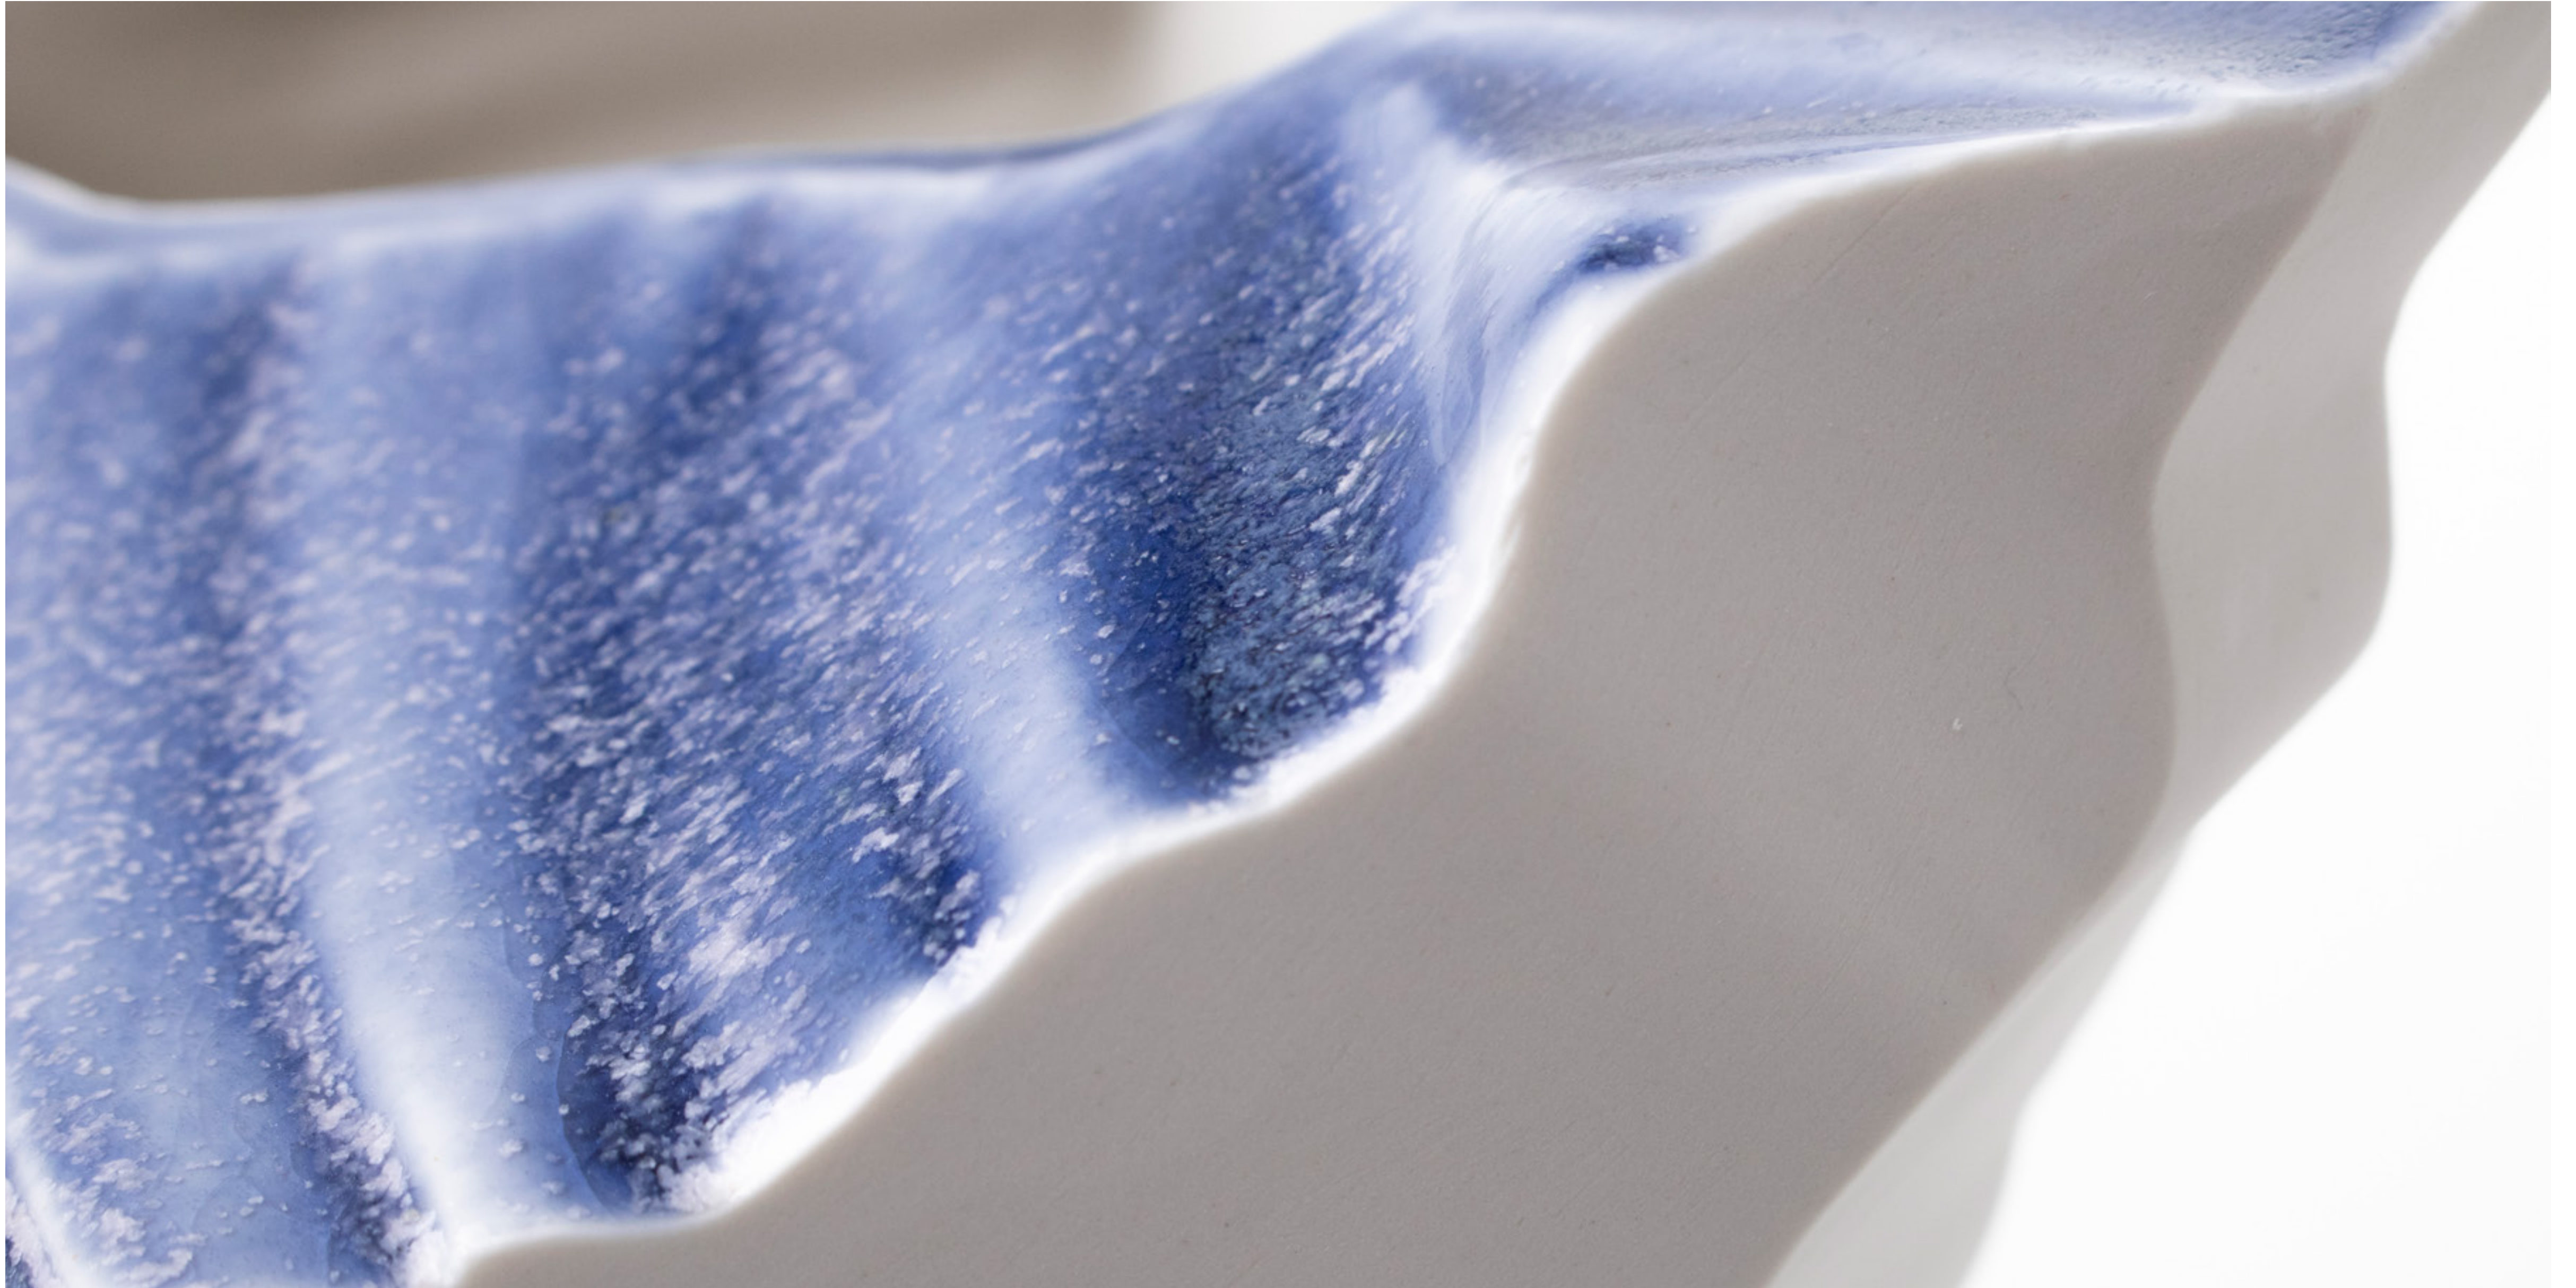

FOS CERAMICHE

ARTIKA SKY